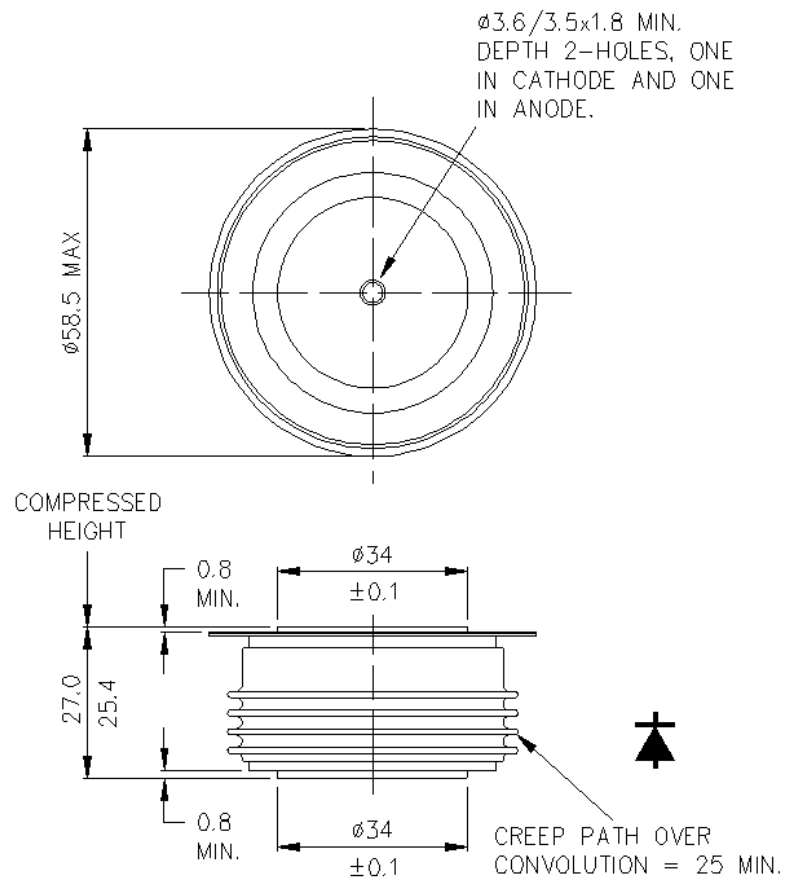

**Drawing Number – W4**  
**Outline Number – 100A243**

**Weight 340g**